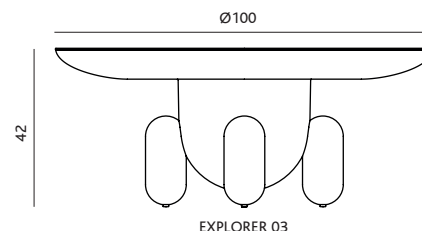

EXPLORER 02

EXPLORER 03

MEDIDAS EN CM

Bd Barcelona design
Ramón Turró, 126 / 08005 Barcelona
Tel +34 93 458 69 09 / Fax +34 93 207 36 97
bd@bdbarcelona.com / www.bdbarcelona.com

Oficina Comercial
Carretera Capellades / km 22,750
Narcís Monturiol, 7 / Pol. Ind Sesrovires
Sant Esteve de Sesrovires / 08635 Barcelona
Tel +34 93 771 30 51 / Fax +34 93 771 32 32
comercial@bdbarcelona.com / www.bdbarcelona.com