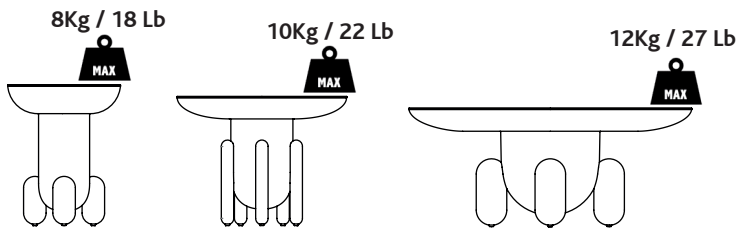

USERS INDICATION

Maximum load on each table: