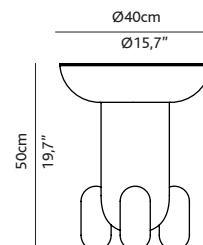

WEIGHT AND DIMENSIONS

EXPLORER 01: Ø40x50 - 16kg / Ø15,7"x19,7" - 35 Lb

EXPLORER 02: Ø60x46 - 18kg / Ø23,6"x18,1" - 40 Lb

EXPLORER 03: Ø100x42 - 30kg / Ø39,4"x16,5" - 66 Lb

FINISHES:

Explorer 1:

Multicolor Green

EXPLORER 01

EXPLORER 02

EXPLORER 03

PACKAGING

The product is shipped in a cardboard box placed on a pallet.

MEASUREMENTS IN CM AND INCHES

ACTUALIZACIÓN: 13/07/21
T-20-CS

Bd Barcelona design
Ramón Turró, 126 / 08005 Barcelona
Tel +34 93 458 69 09 / Fax +34 93 207 36 97
bd@bdbarcelona.com / www.bdbarcelona.com