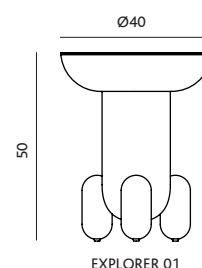

EMBALAJE

El producto se envía montado dentro de una caja de cartón colocada encima de un palet.