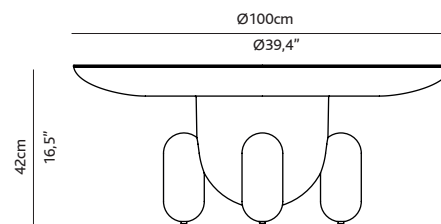

EXPLORER 01

EXPLORER 02

EXPLORER 03

PACKAGING

The product is shipped in a cardboard box placed on a pallet.

MEASUREMENTS IN CM AND INCHES

ACTUALIZACIÓN: 13/07/21
T-20-CS

Bd Barcelona design
Ramón Turró, 126 / 08005 Barcelona
Tel +34 93 458 69 09 / Fax +34 93 207 36 97
bd@bdbarcelona.com / www.bdbarcelona.com