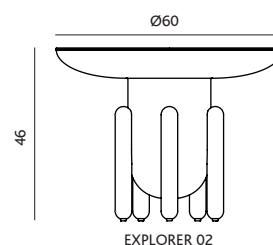

EXPLORER 01