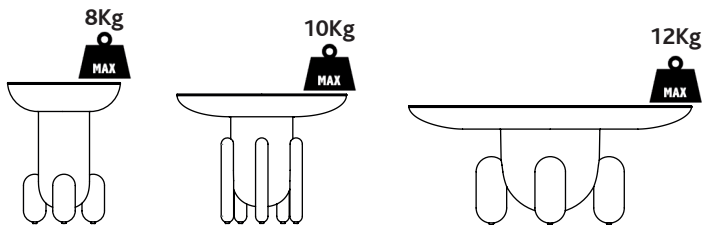

INDICACIONES

Carga máxima admitida para cada modelo:

*Prohibido sentarse.

Bd Barcelona design
Ramón Turró, 126 / 08005 Barcelona
Tel +34 93 458 69 09 / Fax +34 93 207 36 97
bd@bdbarcelona.com / www.bdbarcelona.com

Oficina Comercial
Carretera Capellades / km 22,750
Narcís Monturiol, 7 / Pol. Ind Sesrovires
Sant Esteve de Sesrovires / 08635 Barcelona
Tel +34 93 771 30 51 / Fax +34 93 771 32 32
comercial@bdbarcelona.com / www.bdbarcelona.com