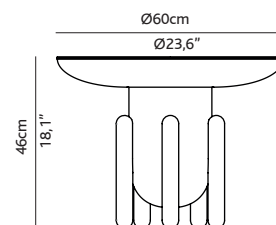

EXPLORER 01

EXPLORER 02

EXPLORER 03

PACKAGING

The product is shipped in a cardboard box placed on a pallet.

MEASUREMENTS IN CM AND INCHES

ACTUALIZACIÓN: 13/07/21
T-20-CS

Bd Barcelona design
Ramón Turró, 126 / 08005 Barcelona
Tel +34 93 458 69 09 / Fax +34 93 207 36 97
bd@bdbarcelona.com / www.bdbarcelona.com