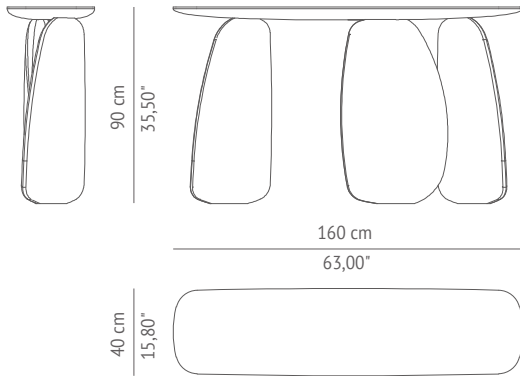

DIMENSIONS

WIDTH	160 cm 63,00"
DEPTH	40 cm 15,80"
HEIGHT	90 cm 35,50"

MATERIALS

Gold leaf with gloss varnish.

PACKAGING

DIMENSIONS	W 177 cm 69,70" D 47 cm 18,50" H 107 cm 42,10"
VOLUME	0,89 m ³ 31,40ft ³
WEIGHT	70kg 155lbs

LEAD TIME

Production time is between 8 to 10 weeks for BRABBU collections.
Delivery time is not included.

All of our furniture can be made to measure and it is available in different finishes.
Please note that the colours and materials shown are for reference only and small variations may occur.