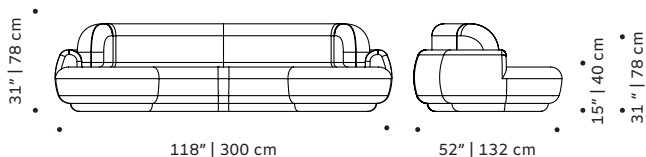

NAKED 300CM