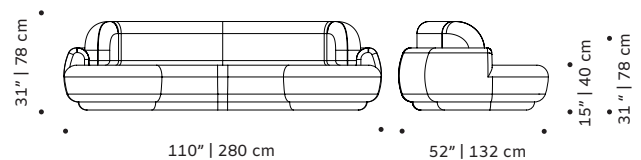

NAKED 280CM