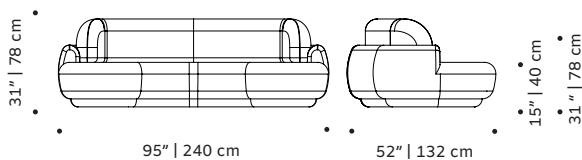

PACKAGING

Weight item:

Naked 240cm: **Naked 280cm:** **Naked 300cm:**

121 lb | 55 kg 77 lb | 35 kg 99 lb | 45 kg

Weight packaging:

Naked 240cm: **Naked 280cm:** **Naked 300cm:**

121 lb | 55 kg 77 lb | 35 kg 99 lb | 45 kg

Packaging type: cardboard and pallet

Packaging dimensions with pallet:

Naked 240cm: **Naked 280cm:** **Naked 300cm:**

245x83x137 cm 285x83x137 cm 305x83x137 cm

Number of parcels: 1 per box

DIMENSIONS

NAKED 240CM