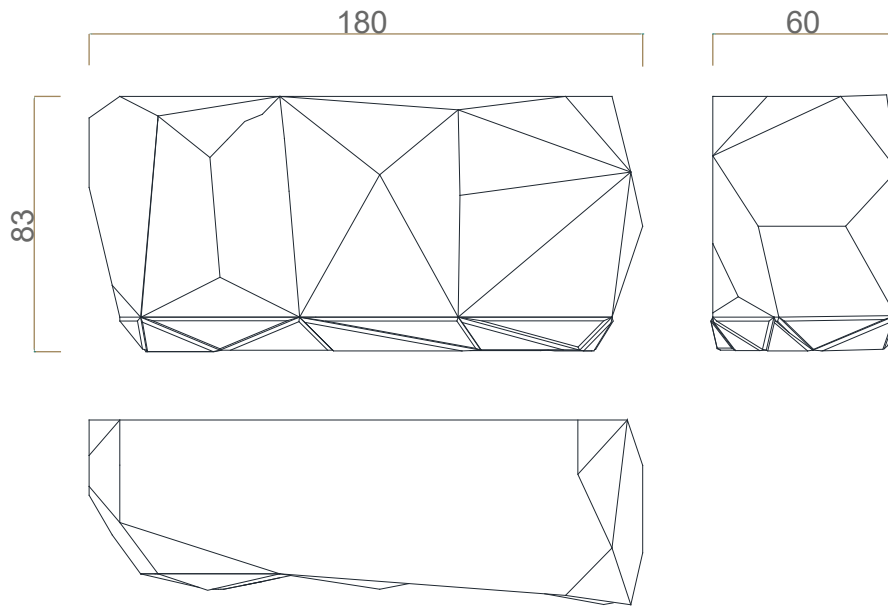

Limited edition

DIAMOND EMERALD

SIDEBOARD

MATERIALS & FINISHES

STANDARD

Custom colors and finishes are available with an upcharge.
Please contact info@bocadolobo.com