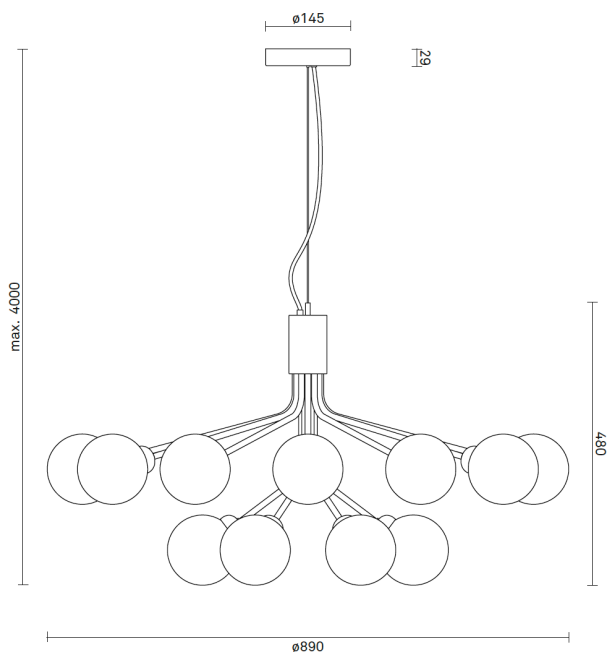

The collection consists of chandeliers with 9 or 18 mouth-blown glass globes and are available in golden Brushed Brass finish or the smooth Satin Black. A ceiling mounted version with 9 globes is also available.

From a specially-produced canopy, the arms unfold like flower stalks from which light is spread with grace. Suitable for residential homes, restaurants and hotels.

Apiales 18 with its 89 cm in diameter, will look great as the centrepiece in the foyer, a large living room or over a large dining table.

NUURA

TECHNICAL INFO

Product no.: 05180425

Type: Suspension - Indoor

Colour:

Glass: Smoked Blak
Metal: Satin Black Finish
Cable: Black

Materials:

Anodized metal
Mouth-blown glass
Fabric covered cable

Dimensions:

ø890mm x 480mm
Ceiling plate: ø145mm x 29mm
Fabric cable - Length: 4000mm

Product weight:

Product incl. ceiling plate: 7390 g
Ceiling plate: 400 g

Packaging:

Dimensions: L: 796mm x W: 796mm x H: 520mm
Weight: 6620 g
Total weight incl. product: 14010 g
Number of parcels: 1
Material: Brown cardboard.