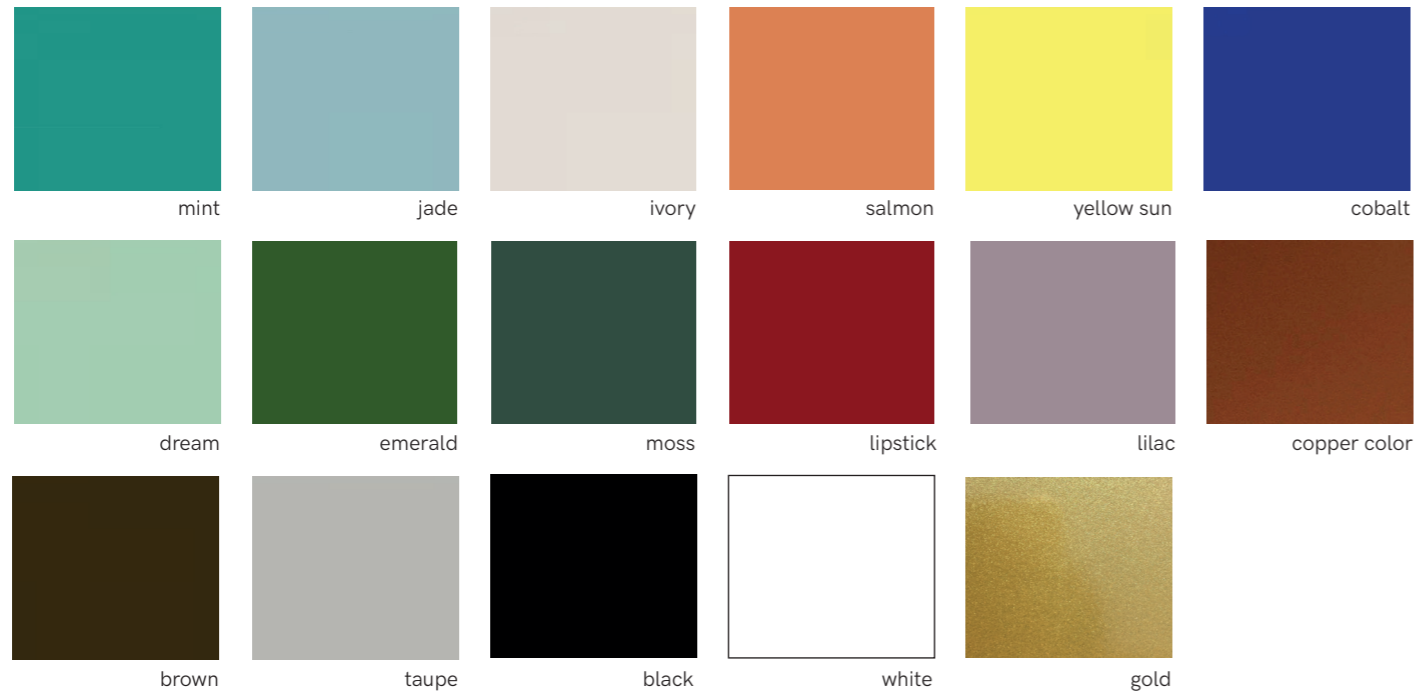

 59" / 1,5m

FINISHINGS

lacquered metal structure finish options

terrazzo for half-circle, half-triangle and base

rattan for structure

CORDS

Suspension lamps

Standard cord length is 1,5m.